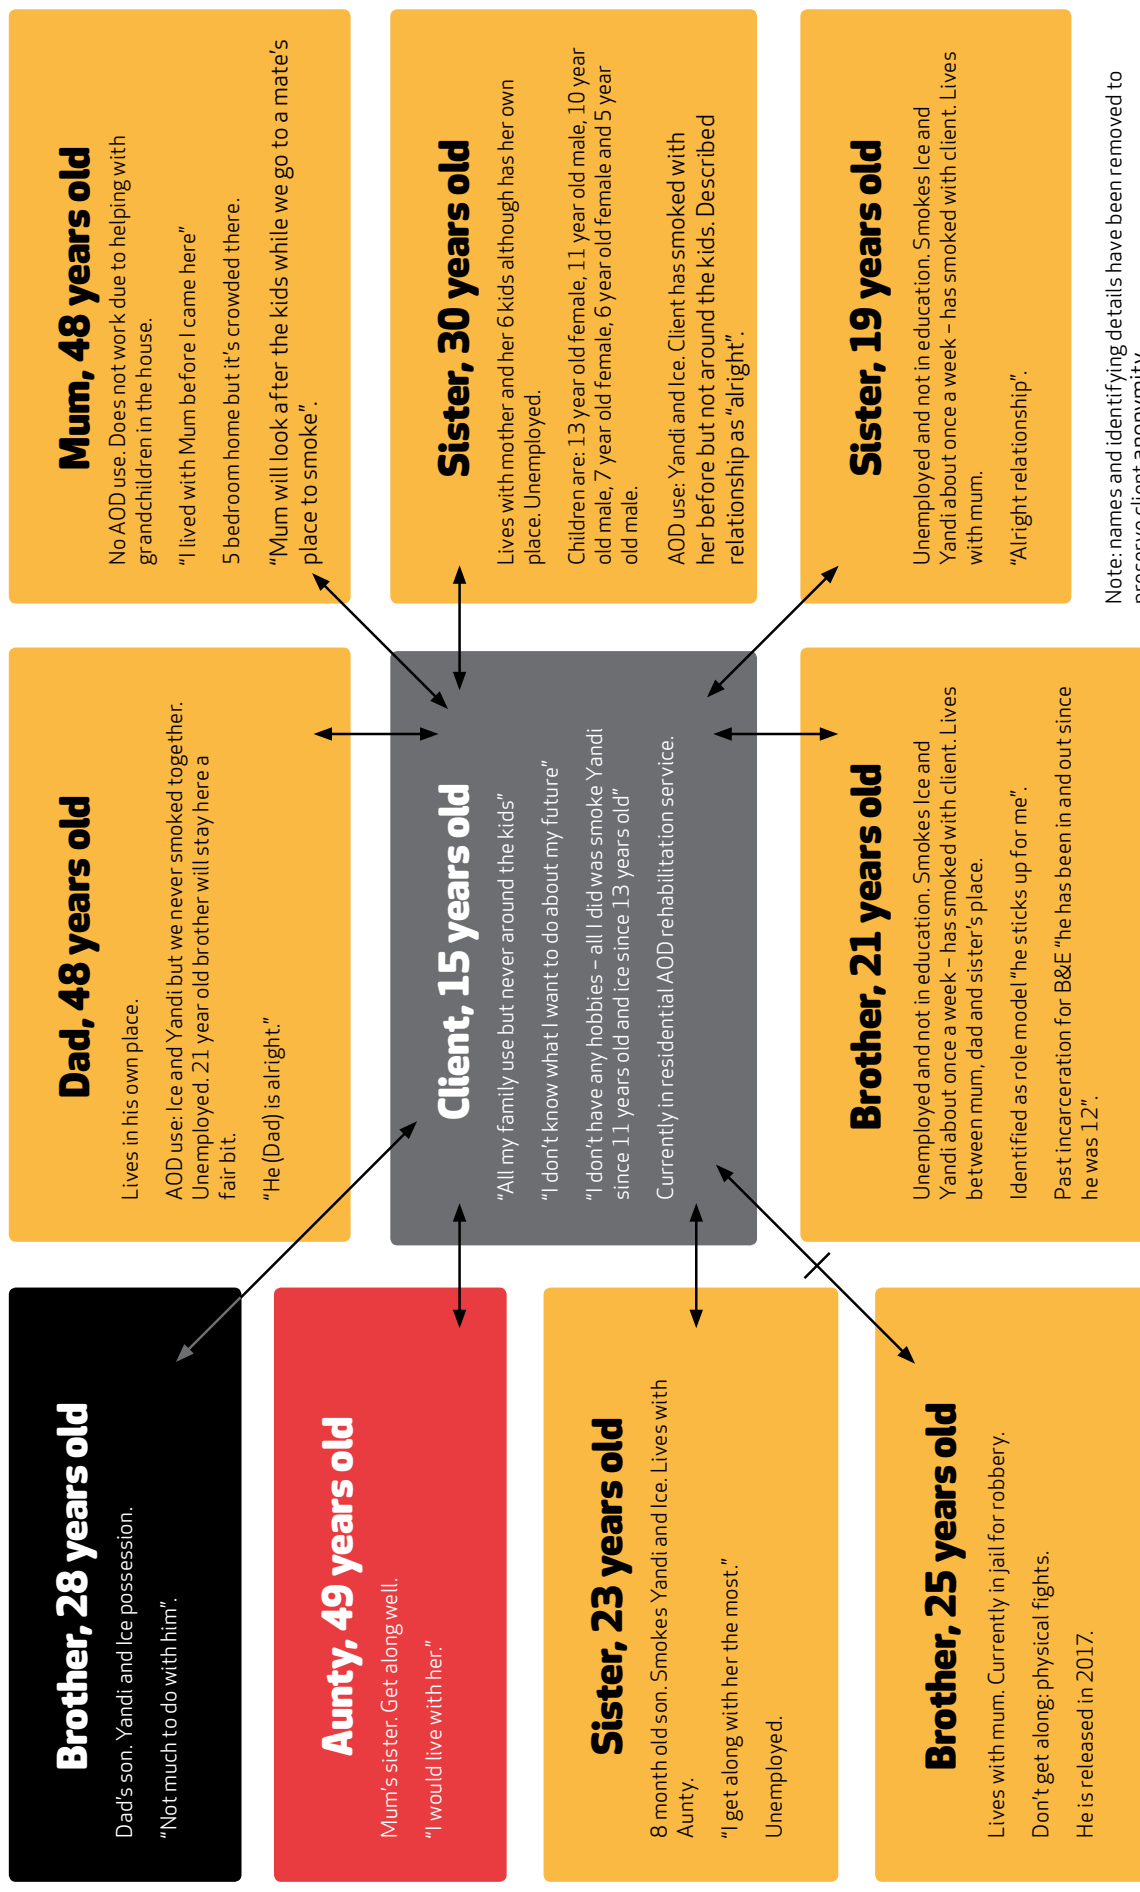

# Appendix: Family/cultural map from one of Mission Australia's services

Note: names and identifying details have been removed to preserve client anonymity.

## Key

- Immediate family
- Extended family Mum's side
- Extended family Dad's side
- Joined line: identified as current relationship
- Broken line: identified as poor relationship